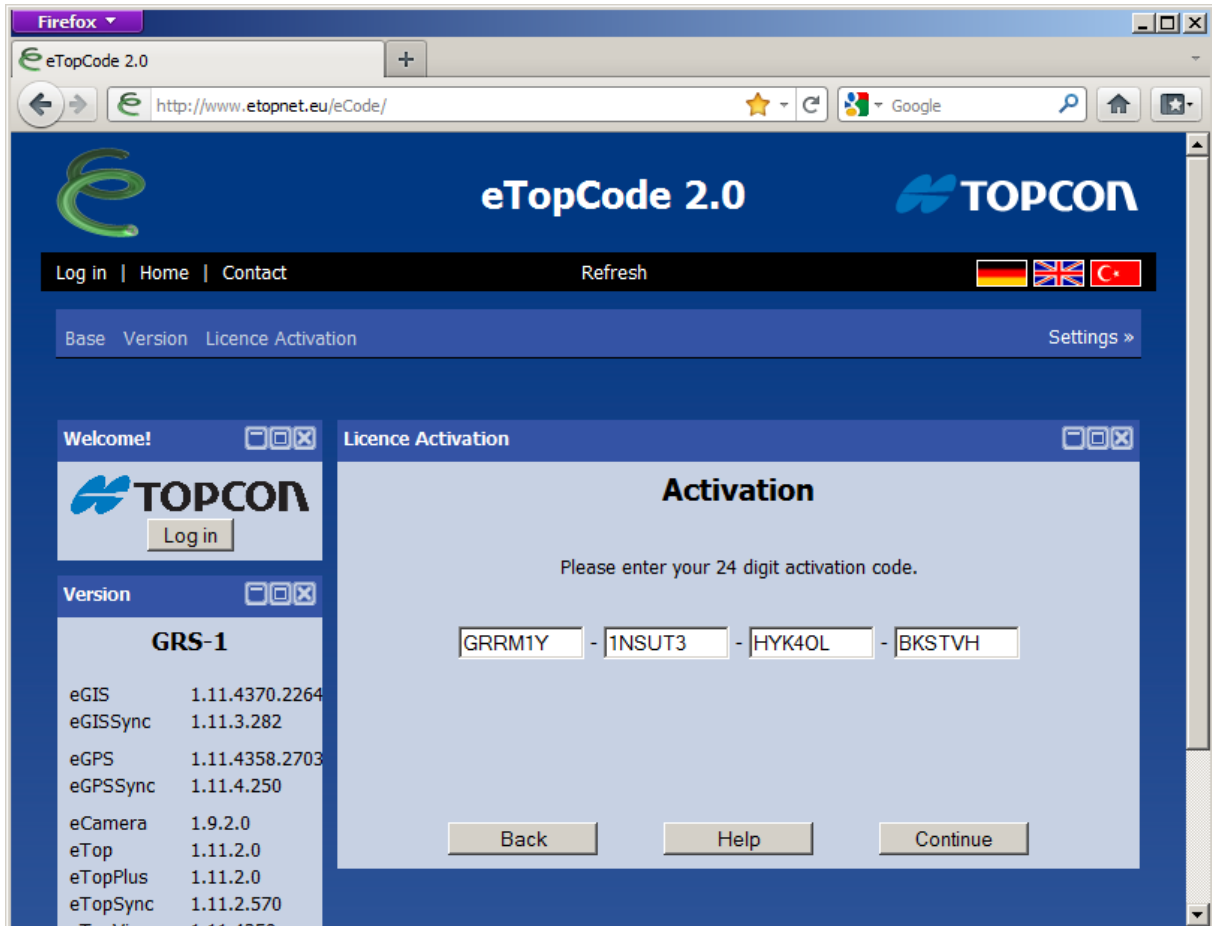

Skriv av aktiveringskoden från eGPS i fälten på webbsidan, och klicka på Continue.