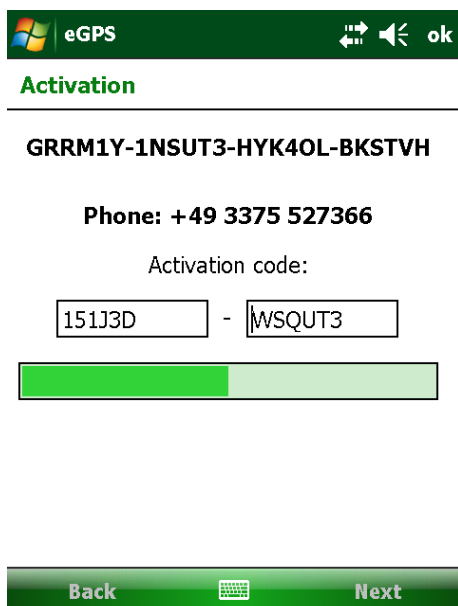

3. Välj "Via Internet" och klicka på Next. Nu kommer eGPS försöka ansluta till internet för att slutföra omaktiveringen.